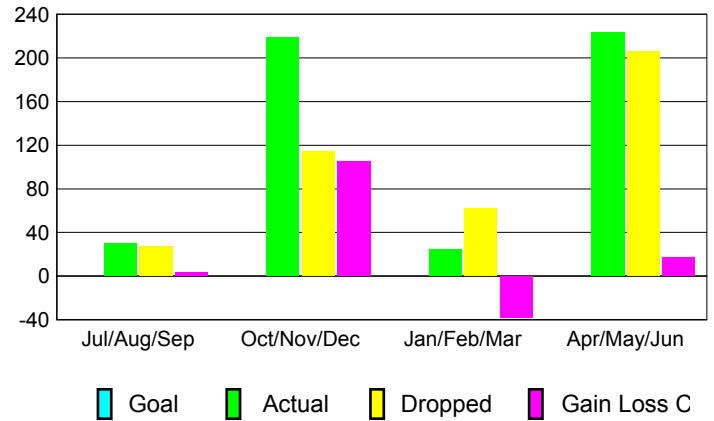

GMT: **JUSWAN TJOE**

Location: **INDONESIA**

GMT CA: **7**

CLUBS

Month	New Club Goal	Actual New Clubs	Actual Dropped Clubs	Gain/Loss of Clubs
2012-2013				
Jul/Aug/Sep		0	2	-2
Oct/Nov/Dec		5	2	3
Jan/Feb/Mar		0	0	0
Apr/May/June		7	0	7
Totals		12	4	8

Club Results 2012-2013

Goal, New, Dropped, Gain/Loss

YTD Status Quo Clubs 2012-2013

Status Quo Clubs Compared to Status Quo Members

Club Gain/Loss 2012-2013

MEMBERSHIP

Month	Net Memb Goal	Actual New Memb	Actual Dropped Memb	Gain/Loss of Memb
2012-2013				
Jul/Aug/Sep		30	27	3
Oct/Nov/Dec		219	114	105
Jan/Feb/Mar		24	62	-38
Apr/May/June		223	206	17
Totals		496	409	87

Membership Results 2012-2013

Goal, New, Dropped, Gain/Loss

Gender Comparison 2012-2013

Membership Gain/Loss 2012-2013