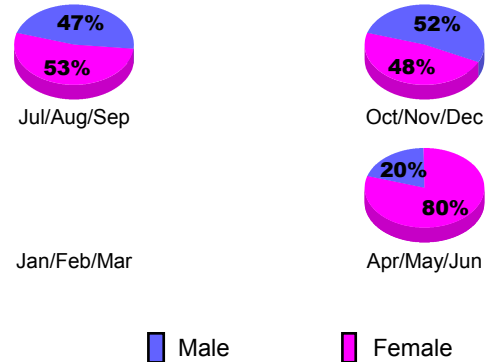

Club Results 2012-2013

Goal, New, Dropped, Gain/Loss

YTD Status Quo Clubs 2012-2013

Status Quo Clubs Compared to Status Quo Members

Club Gain/Loss 2012-2013

MEMBERSHIP

Month	Net Memb Goal	Actual New Memb	Actual Dropped Memb	Gain/Loss of Memb
2012-2013				
Jul/Aug/Sep		30	27	3
Oct/Nov/Dec		219	114	105
Jan/Feb/Mar		24	62	-38
Apr/May/June		223	206	17
Totals		496	409	87

Membership Results 2012-2013

Goal, New, Dropped, Gain/Loss

Gender Comparison 2012-2013

Membership Gain/Loss 2012-2013