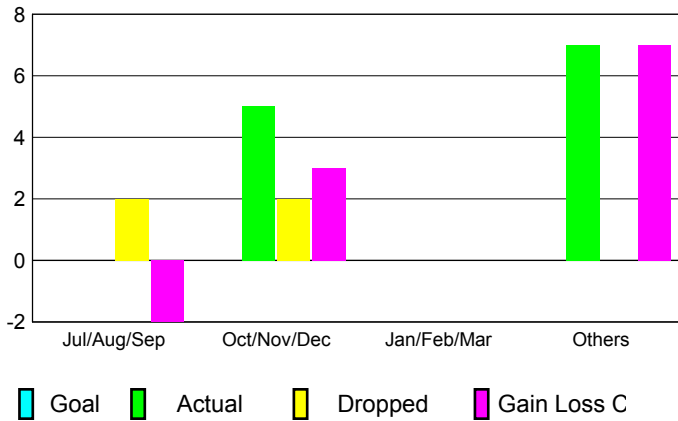

GMT: **JUSWAN TJOE**

Location: **INDONESIA**

GMT CA: **7**

CLUBS

Month	New Club Goal	Actual New Clubs	Actual Dropped Clubs	Gain/Loss of Clubs
2012-2013				
Jul/Aug/Sep		0	2	-2
Oct/Nov/Dec		5	2	3
Jan/Feb/Mar		0	0	0
Apr/May/June		7	0	7
Totals		12	4	8

Club Results 2012-2013

Goal, New, Dropped, Gain/Loss

YTD Status Quo Clubs 2012-2013

Status Quo Clubs Compared to Status Quo Members

Club Gain/Loss 2012-2013

MEMBERSHIP

Month	Net Memb Goal	Actual New Memb	Actual Dropped Memb	Gain/Loss of Memb
2012-2013				
Jul/Aug/Sep		30	27	3
Oct/Nov/Dec		219	114	105
Jan/Feb/Mar		24	62	-38
Apr/May/June		223	206	17
Totals		496	409	87