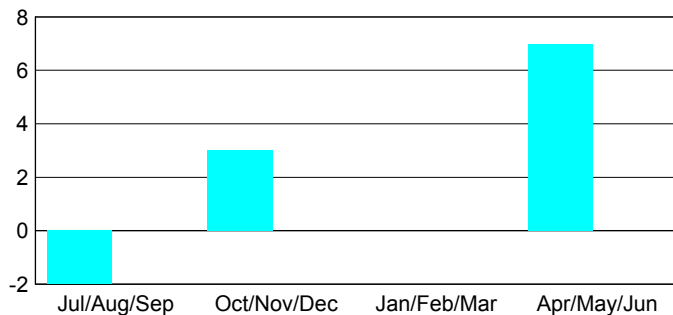

GMT: **JUSWAN TJOE**

Location: **INDONESIA**

GMT CA: **7**

CLUBS

Month	New Club Goal	Actual New Clubs	Actual Dropped Clubs	Gain/Loss of Clubs
2012-2013				
Jul/Aug/Sep		0	2	-2
Oct/Nov/Dec		5	2	3
Jan/Feb/Mar		0	0	0
Apr/May/June		7	0	7
Totals		12	4	8

Club Results 2012-2013

Goal, New, Dropped, Gain/Loss

YTD Status Quo Clubs 2012-2013

Status Quo Clubs Compared to Status Quo Members

Club Gain/Loss 2012-2013

MEMBERSHIP

Month	Net Memb Goal	Actual New Memb	Actual Dropped Memb	Gain/Loss of Memb
2012-2013				
Jul/Aug/Sep		30	27	3
Oct/Nov/Dec		219	114	105
Jan/Feb/Mar		24	62	-38
Apr/May/June		223	206	17
Totals		496	409	87

Membership Results 2012-2013

Goal, New, Dropped, Gain/Loss

Gender Comparison 2012-2013

Membership Gain/Loss 2012-2013